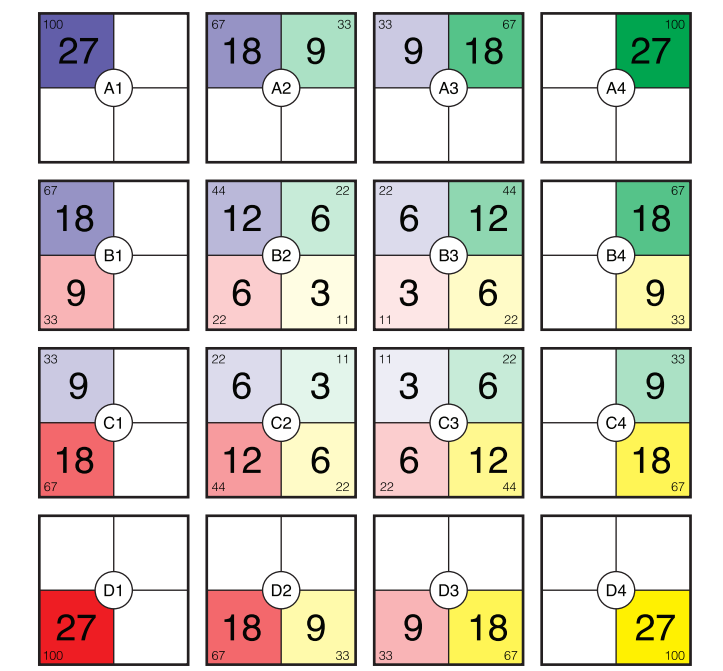

1 x 3 30ml syringe, 20ml samples, 100g batches

1 x 4 30ml syringe, 24ml samples, 100g batches

1 x 5 30ml syringe, 20ml samples, 100g batches

1 x 6 30ml syringe, 20ml samples, 100g batches

1 x 7 30ml syringe, 24ml samples, 100g batches

1 x 8 30ml syringe, 21ml samples, 100g batches

1 x 9 30ml syringe, 24ml samples, 100g batches

1 x 10 30ml syringe, 27ml samples, 100g batches

1 x 11 30ml syringe, 20ml samples, 100g batches

3 x 3 30ml syringe, 20ml samples, 100g batches

3 x 5 30ml syringe, 24ml samples, 200g batches

3 x 6 30ml syringe, 24ml samples, 200g batches

4 x 3 30ml syringe, 24ml samples, 100g batches

4 x 4 30ml syringe, 27ml samples, 200g batches

5 x 4 60ml syringe, 48ml samples, 300g batches

5 x 5 60ml syringe, 48ml samples, 300g batches

6 x 4 60ml syringe, 45ml samples, 300g batches

6 x 5 60ml syringe, 40ml samples, 300g batches

7 x 5 60ml syringe, 48ml samples, 300g batches