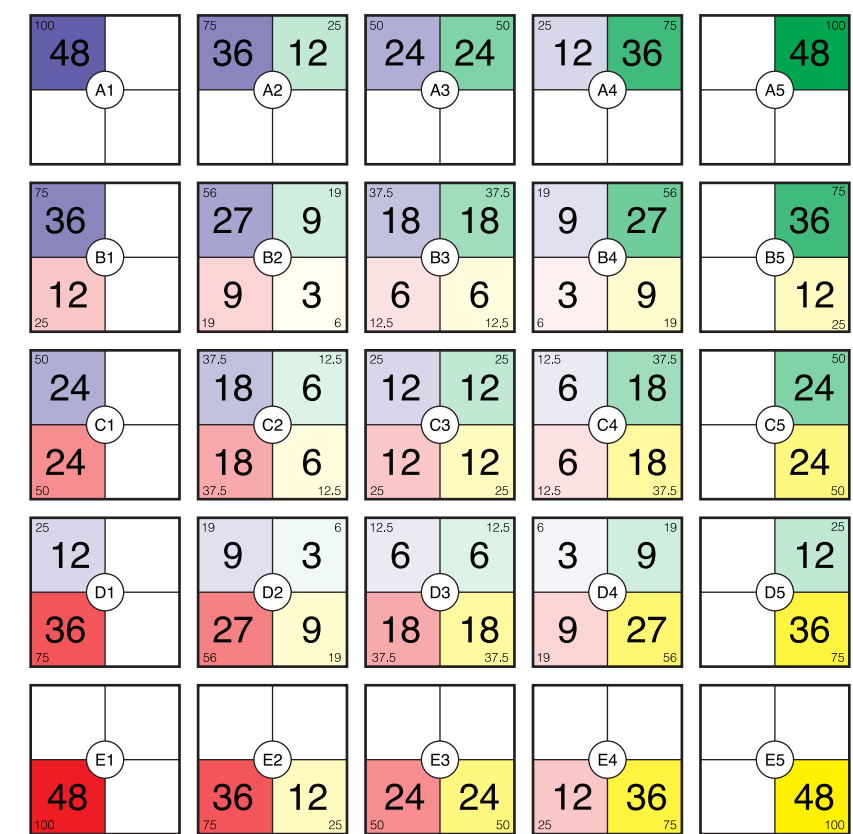

1 x 3 30ml syringe, 20ml samples, 100g batches

1 x 4 30ml syringe, 24ml samples, 100g batches

1 x 5 30ml syringe, 20ml samples, 100g batches

1 x 6 30ml syringe, 20ml samples, 100g batches

1 x 7 30ml syringe, 24ml samples, 100g batches

1 x 8 30ml syringe, 21ml samples, 100g batches

1 x 9 30ml syringe, 24ml samples, 100g batches

1 x 10 30ml syringe, 27ml samples, 100g batches

1 x 11 30ml syringe, 20ml samples, 100g batches

3 x 3 30ml syringe, 20ml samples, 100g batches

3 x 5 30ml syringe, 24ml samples, 200g batches

3 x 6 30ml syringe, 24ml samples, 200g batches

4 x 3 30ml syringe, 24ml samples, 100g batches

4 x 4 30ml syringe, 27ml samples, 200g batches

5 x 4 60ml syringe, 48ml samples, 300g batches

5 x 5 60ml syringe, 48ml samples, 300g batches

6 x 4 60ml syringe, 45ml samples, 300g batches

6 x 5 60ml syringe, 40ml samples, 300g batches

7 x 5 60ml syringe, 48ml samples, 300g batches