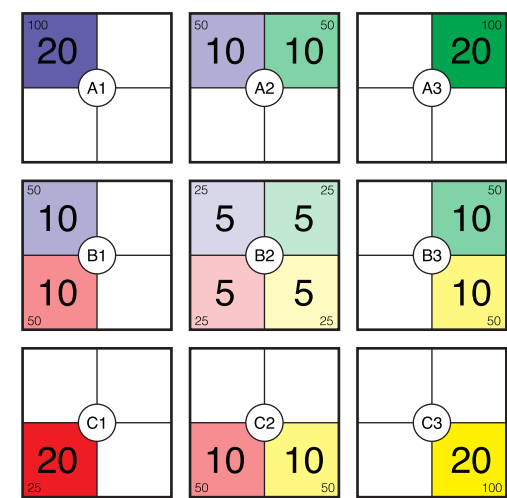

1 x 3 30ml syringe, 20ml samples, 100g batches

1 x 4 30ml syringe, 24ml samples, 100g batches

1 x 5 30ml syringe, 20ml samples, 100g batches

1 x 6 30ml syringe, 20ml samples, 100g batches

1 x 7 30ml syringe, 24ml samples, 100g batches

1 x 8 30ml syringe, 21ml samples, 100g batches

1 x 9 30ml syringe, 24ml samples, 100g batches

1 x 10 30ml syringe, 27ml samples, 100g batches

1 x 11 30ml syringe, 20ml samples, 100g batches

3 x 3 30ml syringe, 20ml samples, 100g batches

3 x 5 30ml syringe, 24ml samples, 200g batches

3 x 6 30ml syringe, 24ml samples, 200g batches

4 x 3 30ml syringe, 24ml samples, 100g batches

4 x 4 30ml syringe, 27ml samples, 200g batches

5 x 4 60ml syringe, 48ml samples, 300g batches

5 x 5 60ml syringe, 48ml samples, 300g batches

6 x 4 60ml syringe, 45ml samples, 300g batches

6 x 5 60ml syringe, 40ml samples, 300g batches

7 x 5 60ml syringe, 48ml samples, 300g batches