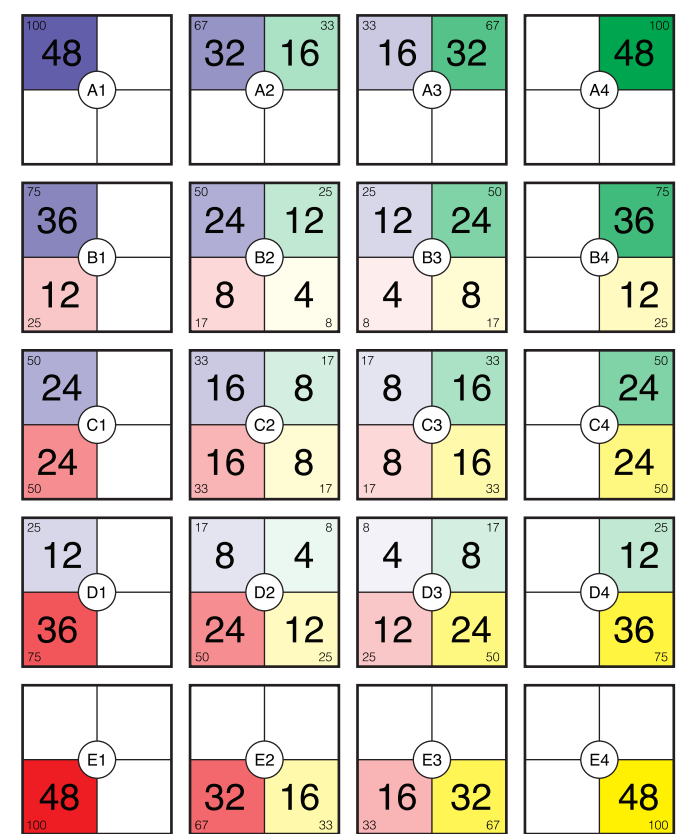

1 x 3 30ml syringe, 20ml samples, 100g batches

1 x 4 30ml syringe, 24ml samples, 100g batches

1 x 5 30ml syringe, 20ml samples, 100g batches

1 x 6 30ml syringe, 20ml samples, 100g batches

1 x 7 30ml syringe, 24ml samples, 100g batches

1 x 8 30ml syringe, 21ml samples, 100g batches

1 x 9 30ml syringe, 24ml samples, 100g batches

1 x 10 30ml syringe, 27ml samples, 100g batches

1 x 11 30ml syringe, 20ml samples, 100g batches

3 x 3 30ml syringe, 20ml samples, 100g batches

3 x 5 30ml syringe, 24ml samples, 200g batches

3 x 6 30ml syringe, 24ml samples, 200g batches

4 x 3 30ml syringe, 24ml samples, 100g batches

4 x 4 30ml syringe, 27ml samples, 200g batches

5 x 4 60ml syringe, 48ml samples, 300g batches

5 x 5 60ml syringe, 48ml samples, 300g batches

6 x 4 60ml syringe, 45ml samples, 300g batches

6 x 5 60ml syringe, 40ml samples, 300g batches

7 x 5 60ml syringe, 48ml samples, 300g batches