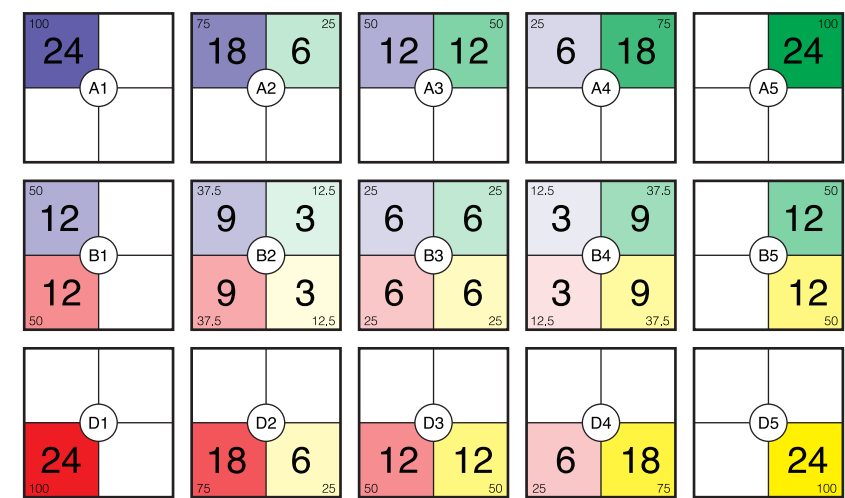

1 x 3 30ml syringe, 20ml samples, 100g batches

1 x 4 30ml syringe, 24ml samples, 100g batches

1 x 5 30ml syringe, 20ml samples, 100g batches

1 x 6 30ml syringe, 20ml samples, 100g batches

1 x 7 30ml syringe, 24ml samples, 100g batches

1 x 8 30ml syringe, 21ml samples, 100g batches

1 x 9 30ml syringe, 24ml samples, 100g batches

1 x 10 30ml syringe, 27ml samples, 100g batches

1 x 11 30ml syringe, 20ml samples, 100g batches

3 x 3 30ml syringe, 20ml samples, 100g batches

3 x 5 30ml syringe, 24ml samples, 200g batches

3 x 6 30ml syringe, 24ml samples, 200g batches

4 x 3 30ml syringe, 24ml samples, 100g batches

4 x 4 30ml syringe, 27ml samples, 200g batches

5 x 4 60ml syringe, 48ml samples, 300g batches

5 x 5 60ml syringe, 48ml samples, 300g batches

6 x 4 60ml syringe, 45ml samples, 300g batches

6 x 5 60ml syringe, 40ml samples, 300g batches

7 x 5 60ml syringe, 48ml samples, 300g batches