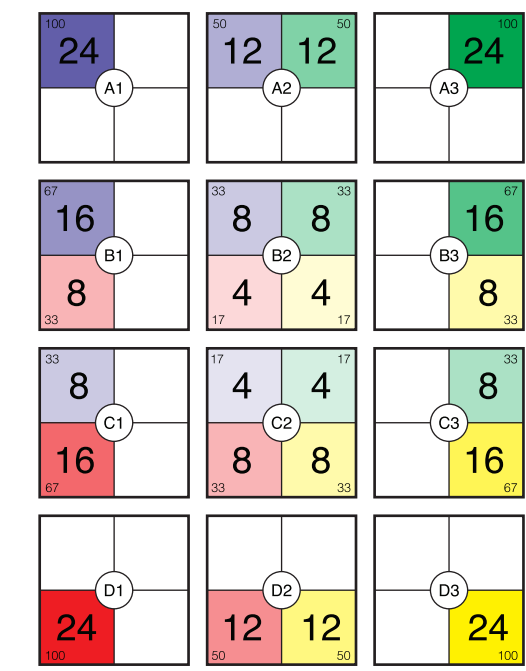

1 x 3 30ml syringe, 20ml samples, 100g batches

1 x 4 30ml syringe, 24ml samples, 100g batches

1 x 5 30ml syringe, 20ml samples, 100g batches

1 x 6 30ml syringe, 20ml samples, 100g batches

1 x 7 30ml syringe, 24ml samples, 100g batches

1 x 8 30ml syringe, 21ml samples, 100g batches

1 x 9 30ml syringe, 24ml samples, 100g batches

1 x 10 30ml syringe, 27ml samples, 100g batches

1 x 11 30ml syringe, 20ml samples, 100g batches

3 x 3 30ml syringe, 20ml samples, 100g batches

3 x 5 30ml syringe, 24ml samples, 200g batches

3 x 6 30ml syringe, 24ml samples, 200g batches

4 x 3 30ml syringe, 24ml samples, 100g batches

4 x 4 30ml syringe, 27ml samples, 200g batches

5 x 4 60ml syringe, 48ml samples, 300g batches

5 x 5 60ml syringe, 48ml samples, 300g batches

6 x 4 60ml syringe, 45ml samples, 300g batches

6 x 5 60ml syringe, 40ml samples, 300g batches

7 x 5 60ml syringe, 48ml samples, 300g batches