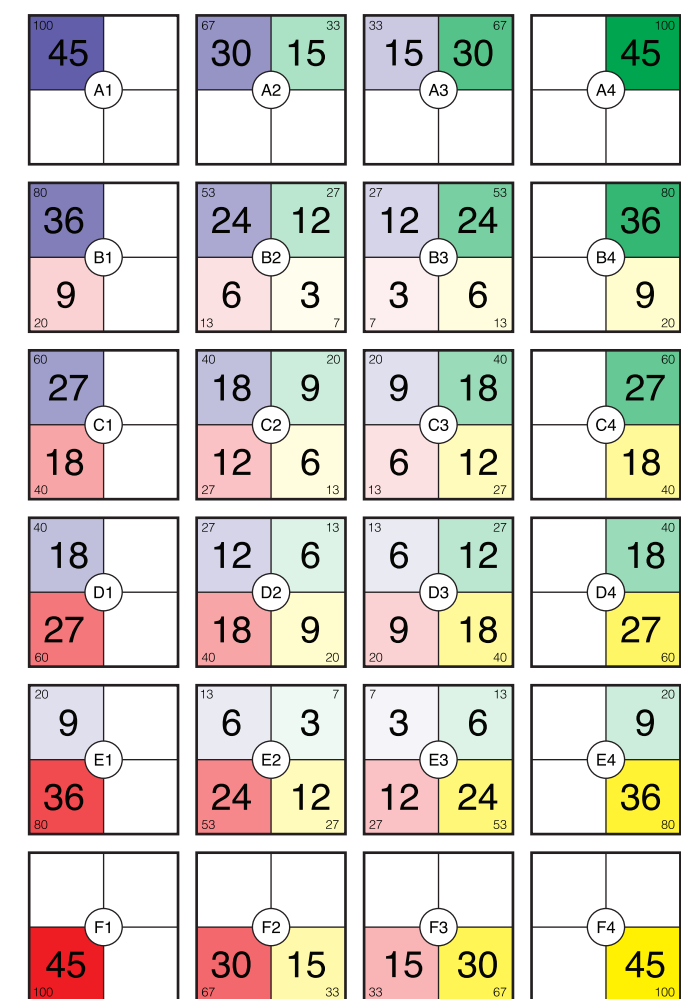

1 x 3 30ml syringe, 20ml samples, 100g batches

1 x 4 30ml syringe, 24ml samples, 100g batches

1 x 5 30ml syringe, 20ml samples, 100g batches

1 x 6 30ml syringe, 20ml samples, 100g batches

1 x 7 30ml syringe, 24ml samples, 100g batches

1 x 8 30ml syringe, 21ml samples, 100g batches

1 x 9 30ml syringe, 24ml samples, 100g batches

1 x 10 30ml syringe, 27ml samples, 100g batches

1 x 11 30ml syringe, 20ml samples, 100g batches

3 x 3 30ml syringe, 20ml samples, 100g batches

3 x 5 30ml syringe, 24ml samples, 200g batches

3 x 6 30ml syringe, 24ml samples, 200g batches

4 x 3 30ml syringe, 24ml samples, 100g batches

4 x 4 30ml syringe, 27ml samples, 200g batches

5 x 4 60ml syringe, 48ml samples, 300g batches

5 x 5 60ml syringe, 48ml samples, 300g batches

6 x 4 60ml syringe, 45ml samples, 300g batches

6 x 5 60ml syringe, 40ml samples, 300g batches

7 x 5 60ml syringe, 48ml samples, 300g batches