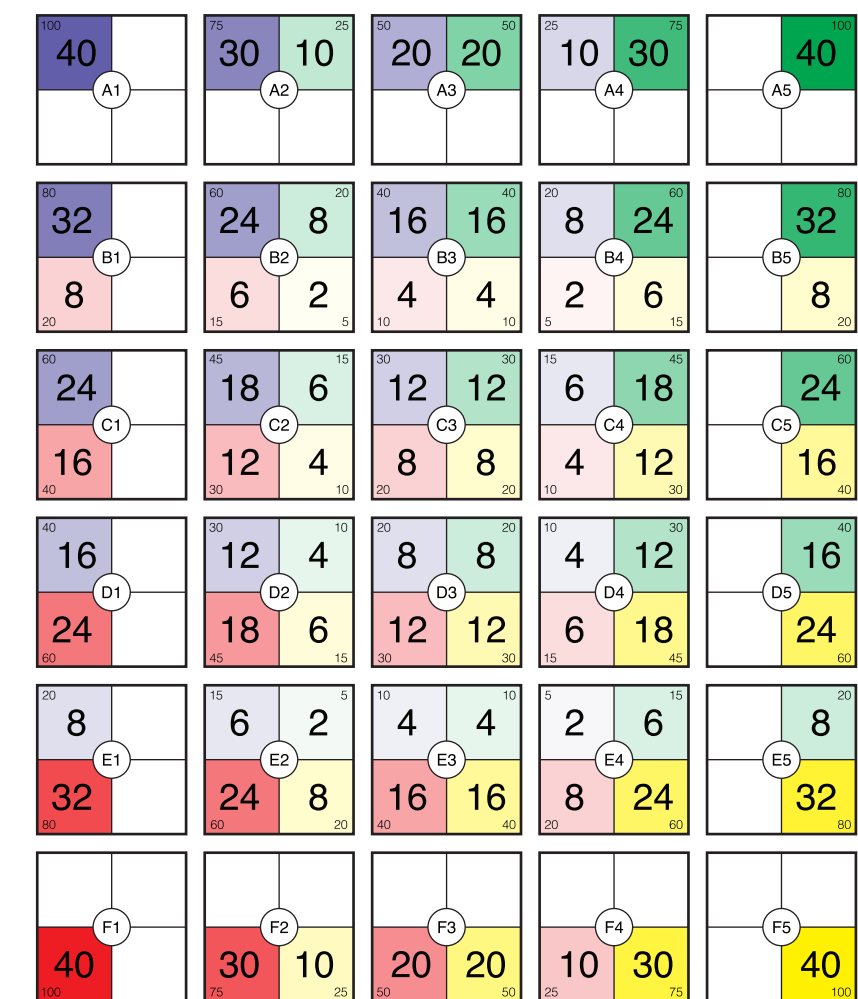

1 x 3 30ml syringe, 20ml samples, 100g batches

1 x 4 30ml syringe, 24ml samples, 100g batches

1 x 5 30ml syringe, 20ml samples, 100g batches

1 x 6 30ml syringe, 20ml samples, 100g batches

1 x 7 30ml syringe, 24ml samples, 100g batches

1 x 8 30ml syringe, 21ml samples, 100g batches

1 x 9 30ml syringe, 24ml samples, 100g batches

1 x 10 30ml syringe, 27ml samples, 100g batches

1 x 11 30ml syringe, 20ml samples, 100g batches

3 x 3 30ml syringe, 20ml samples, 100g batches

3 x 5 30ml syringe, 24ml samples, 200g batches

3 x 6 30ml syringe, 24ml samples, 200g batches

4 x 3 30ml syringe, 24ml samples, 100g batches

4 x 4 30ml syringe, 27ml samples, 200g batches

5 x 4 60ml syringe, 48ml samples, 300g batches

5 x 5 60ml syringe, 48ml samples, 300g batches

6 x 4 60ml syringe, 45ml samples, 300g batches

6 x 5 60ml syringe, 40ml samples, 300g batches

7 x 5 60ml syringe, 48ml samples, 300g batches