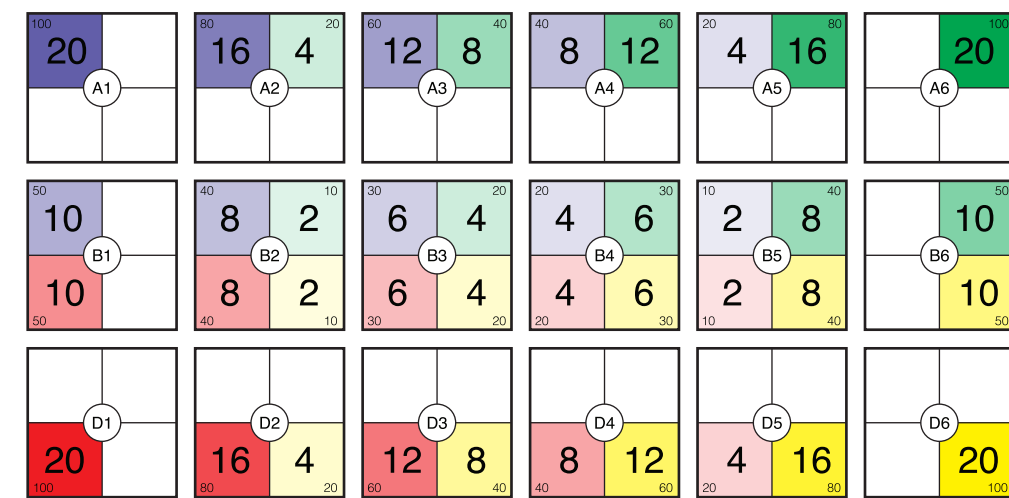

1 x 3 30ml syringe, 20ml samples, 100g batches

1 x 4 30ml syringe, 24ml samples, 100g batches

1 x 5 30ml syringe, 20ml samples, 100g batches

1 x 6 30ml syringe, 20ml samples, 100g batches

1 x 7 30ml syringe, 24ml samples, 100g batches

1 x 8 30ml syringe, 21ml samples, 100g batches

1 x 9 30ml syringe, 24ml samples, 100g batches

1 x 10 30ml syringe, 27ml samples, 100g batches

1 x 11 30ml syringe, 20ml samples, 100g batches

3 x 3 30ml syringe, 20ml samples, 100g batches

3 x 5 30ml syringe, 24ml samples, 200g batches

3 x 6 30ml syringe, 24ml samples, 200g batches

4 x 3 30ml syringe, 24ml samples, 100g batches

4 x 4 30ml syringe, 27ml samples, 200g batches

5 x 4 60ml syringe, 48ml samples, 300g batches

5 x 5 60ml syringe, 48ml samples, 300g batches

6 x 4 60ml syringe, 45ml samples, 300g batches

6 x 5 60ml syringe, 40ml samples, 300g batches

7 x 5 60ml syringe, 48ml samples, 300g batches