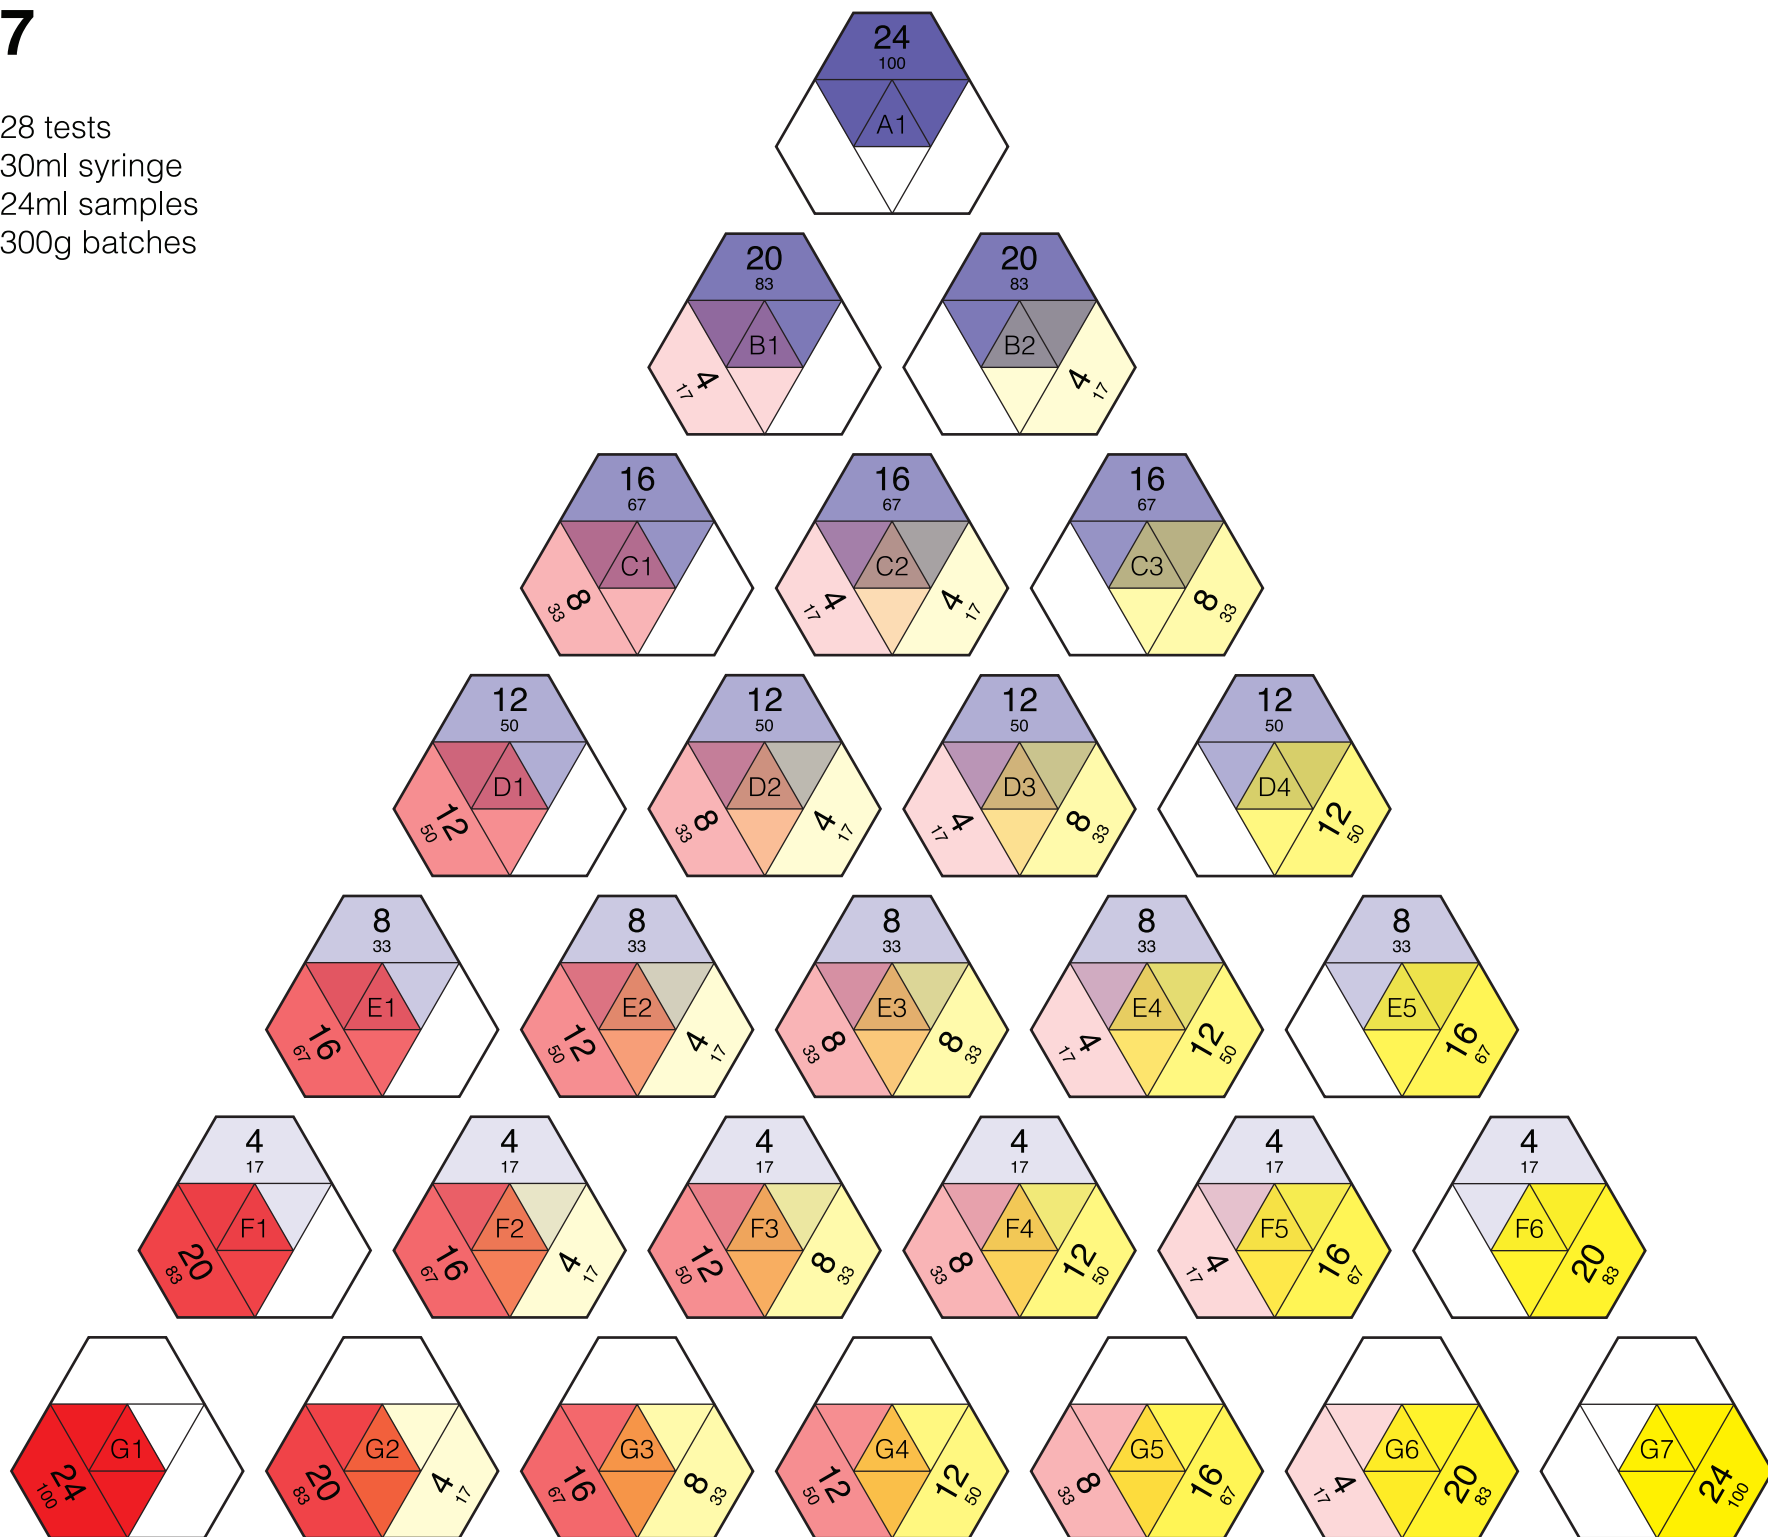

3

6 tests
30ml syringe
20ml samples
100g batches

4

10 tests
30ml syringe
24ml samples
100g batches

5

15 tests
30ml syringe
20ml samples
200g batches

7

28 tests
30ml syringe
24ml samples
300g batches

6

21 tests
30ml syringe
20ml samples
300g batches