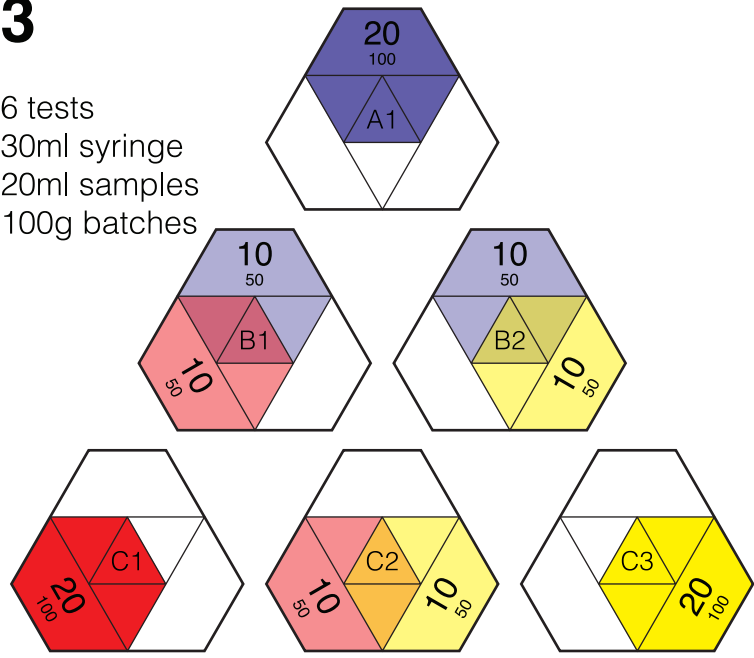

3

6 tests
30ml syringe
20ml samples
100g batches

4

10 tests
30ml syringe
24ml samples
100g batches

5

15 tests
30ml syringe
20ml samples
200g batches

7

28 tests
30ml syringe
24ml samples
300g batches

6

21 tests
30ml syringe
20ml samples
300g batches