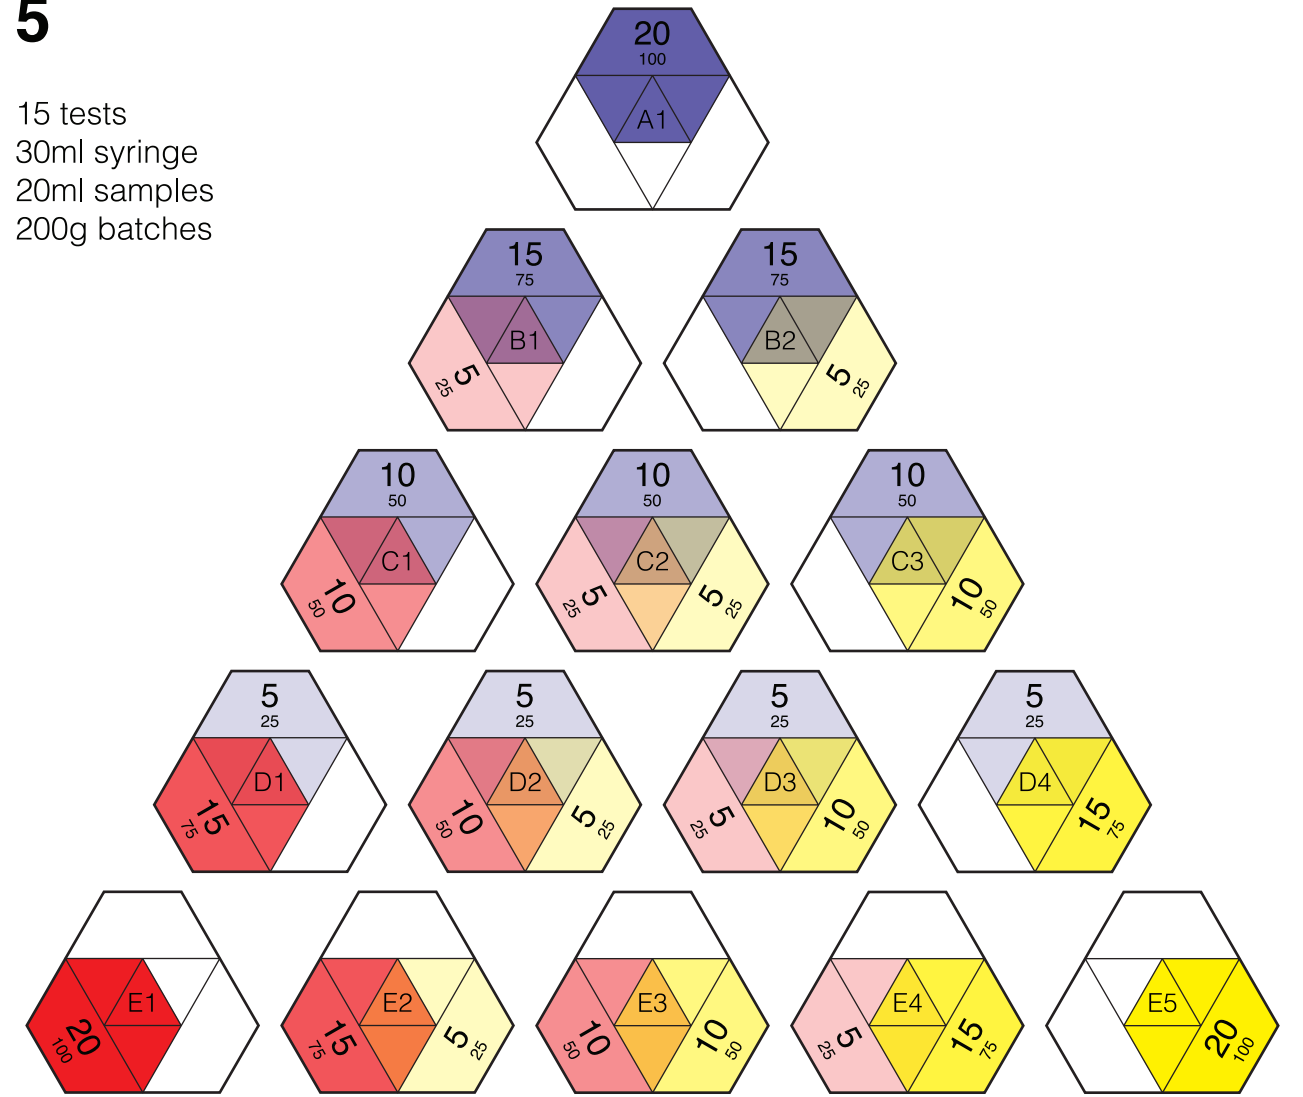

3

6 tests
30ml syringe
20ml samples
100g batches

4

10 tests
30ml syringe
24ml samples
100g batches

5

15 tests
30ml syringe
20ml samples
200g batches

7

28 tests
30ml syringe
24ml samples
300g batches

6

21 tests
30ml syringe
20ml samples
300g batches