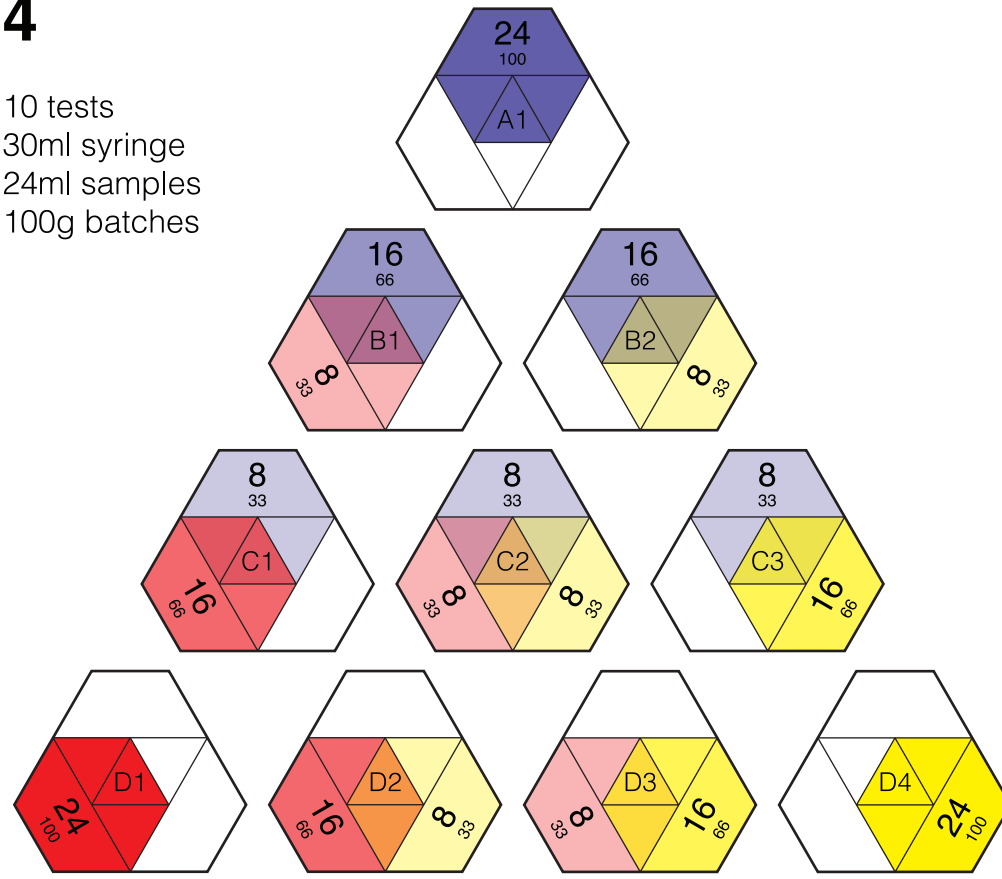

3

6 tests
30ml syringe
20ml samples
100g batches

4

10 tests
30ml syringe
24ml samples
100g batches

5

15 tests
30ml syringe
20ml samples
200g batches

7

28 tests
30ml syringe
24ml samples
300g batches

6

21 tests
30ml syringe
20ml samples
300g batches